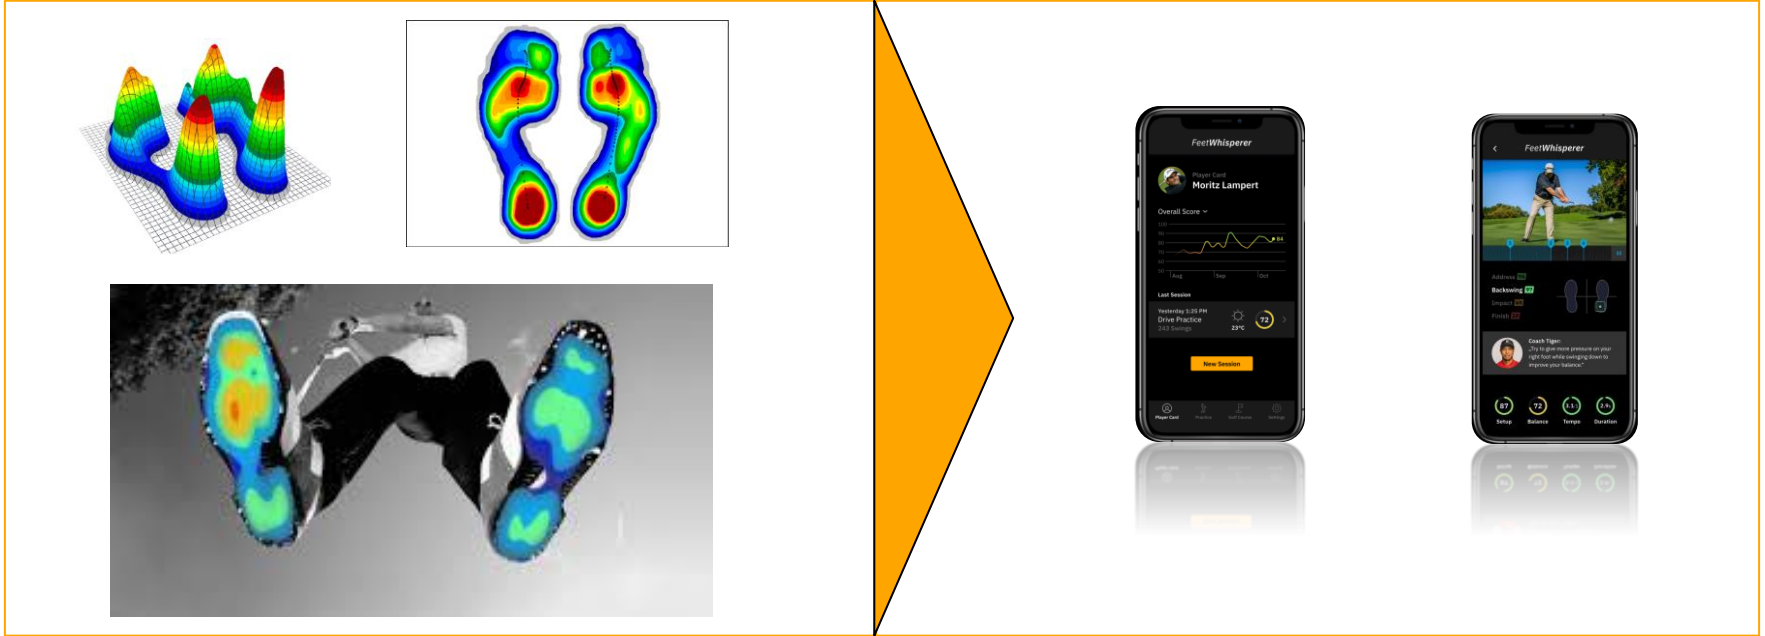

Our tailored solution...

Detailed environment information